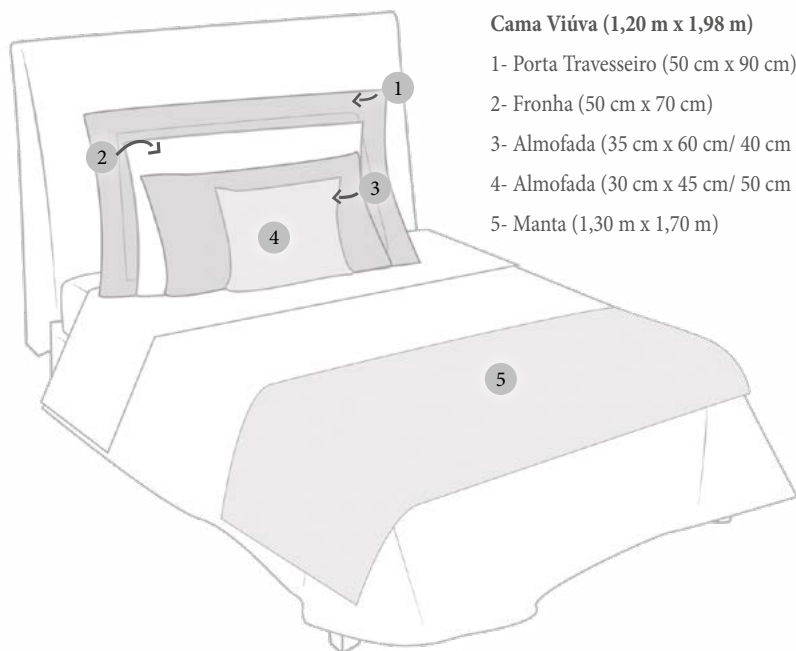

Cama Viúva (1,20 m x 1,98 m)

- 1- Porta Travesseiro (50 cm x 90 cm)
- 2- Fronha (50 cm x 70 cm)
- 3- Almofada (35 cm x 60 cm/ 40 cm x 60 cm)
- 4- Almofada (30 cm x 45 cm/ 50 cm x 50 cm)
- 5- Manta (1,30 m x 1,70 m)