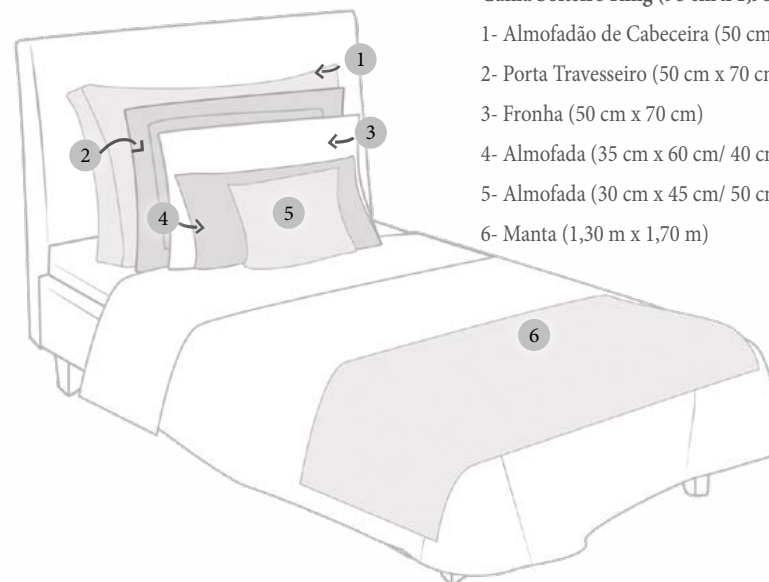

Cama Solteiro King (98 cm x 1,98 m)

- 1- Almofadão de Cabeceira (50 cm x 96 cm x 10 cm)
- 2- Porta Travesseiro (50 cm x 70 cm)
- 3- Fronha (50 cm x 70 cm)
- 4- Almofada (35 cm x 60 cm/ 40 cm x 60 cm)
- 5- Almofada (30 cm x 45 cm/ 50 cm x 50 cm)
- 6- Manta (1,30 m x 1,70 m)